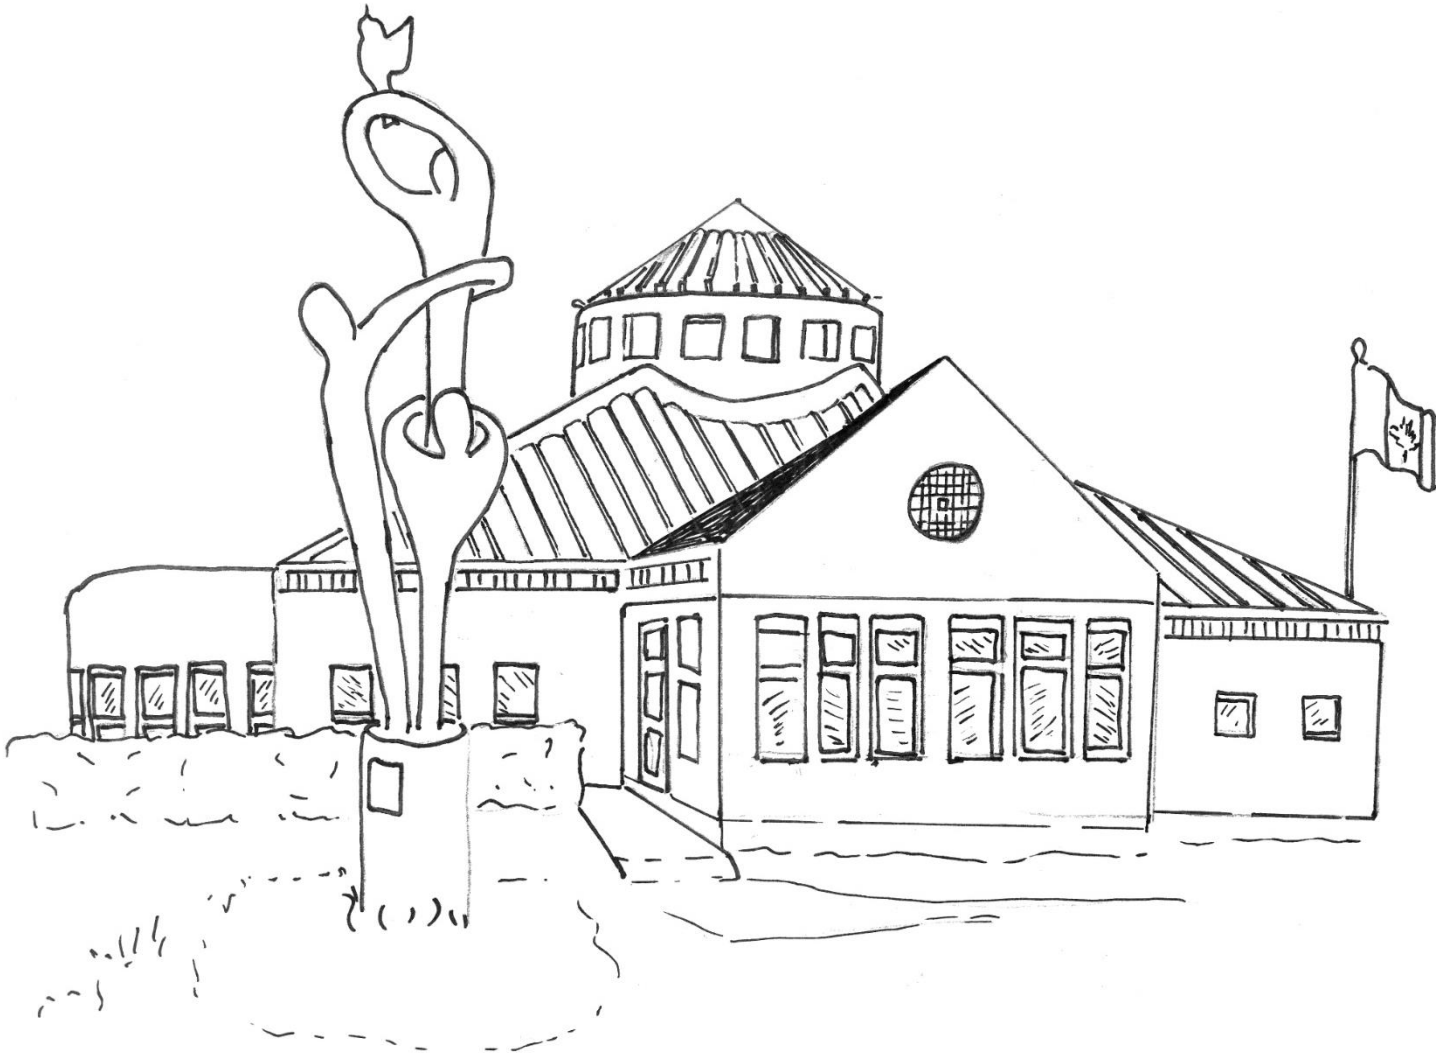

Vaughan Public Libraries

Ansley Grove Library

Drawing by Ria

*Colouring completed by: _____

Boasting an open and inviting ambience, Ansley Grove Library is a community branch conveniently attached to the Chancellor Community Centre. A must-see is the mural, *"It's Time for Fairy Tales"* painted by artist Anna Muniak, in the Children's area which adds to the warm atmosphere.

Vaughan Public Libraries

Ansley Grove Library

Drawing by Giovanna

*Colouring completed by: _____

Planning for the Ansley Grove Library began in 1986 with it opening to the public on July 3, 1990. The official opening ceremony was held on October 14, 1990. The focal point of the building is the rotunda (or cupola), giving a feeling of light and airiness to the library.